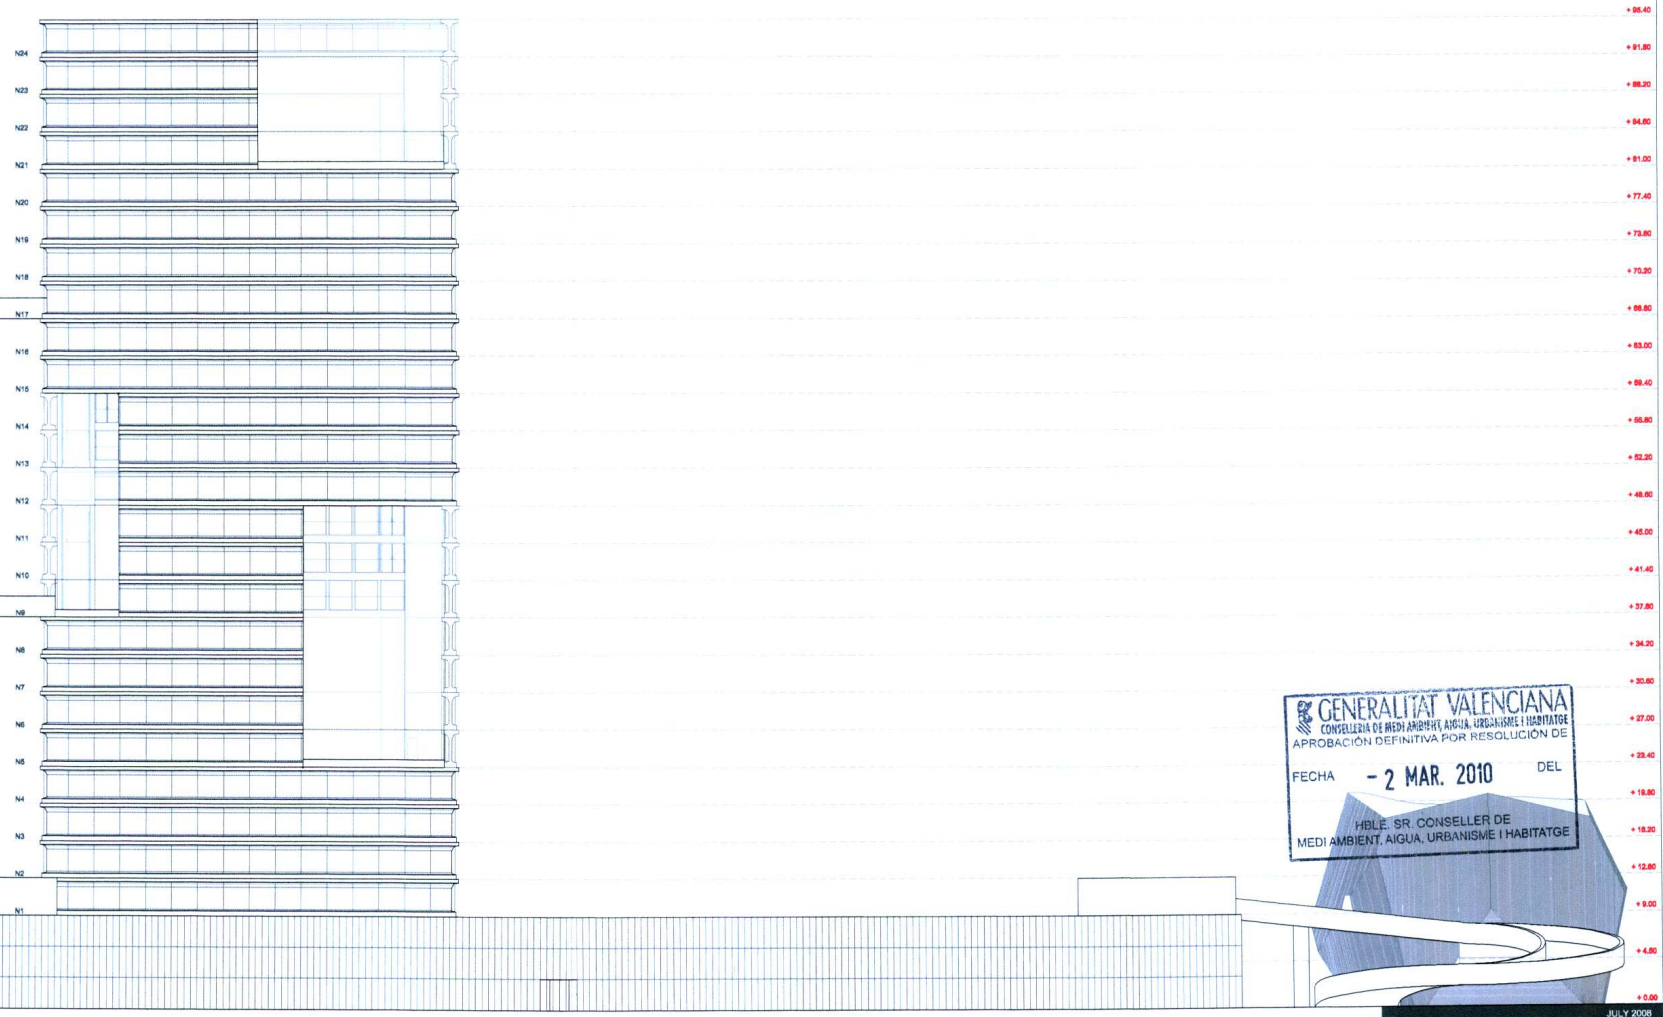

Consell de Govern d'Ordenació del Territori
VALENCIA
10 DES. 2009

GENERALITAT VALENCIANA
CONSELLERIA DE MEDI AMBIENT, AIGÜA, URBANISME I HABITATGE
APROBACIÓ DEFINITIVA PER RESOLUCIÓ DE
FECHA **- 2 MAR. 2010** DEL
HBLÉ. SR. CONSELLER DE
MEDI AMBIENT, AIGÜA, URBANISME I HABITATGE

BENJLIE - EGAE TOWER OF MUSIC JULY 2008
Project: **Antón García Abril** (1925-2012) Scale: 1:500
Architects: **ANTÓN GARCÍA, ABRIL RUIZ & Ensemble Studio**

Plan Title: **west elevation** Plan Number: **46**
Scale: 0 2.5 5 10 m. **A4**