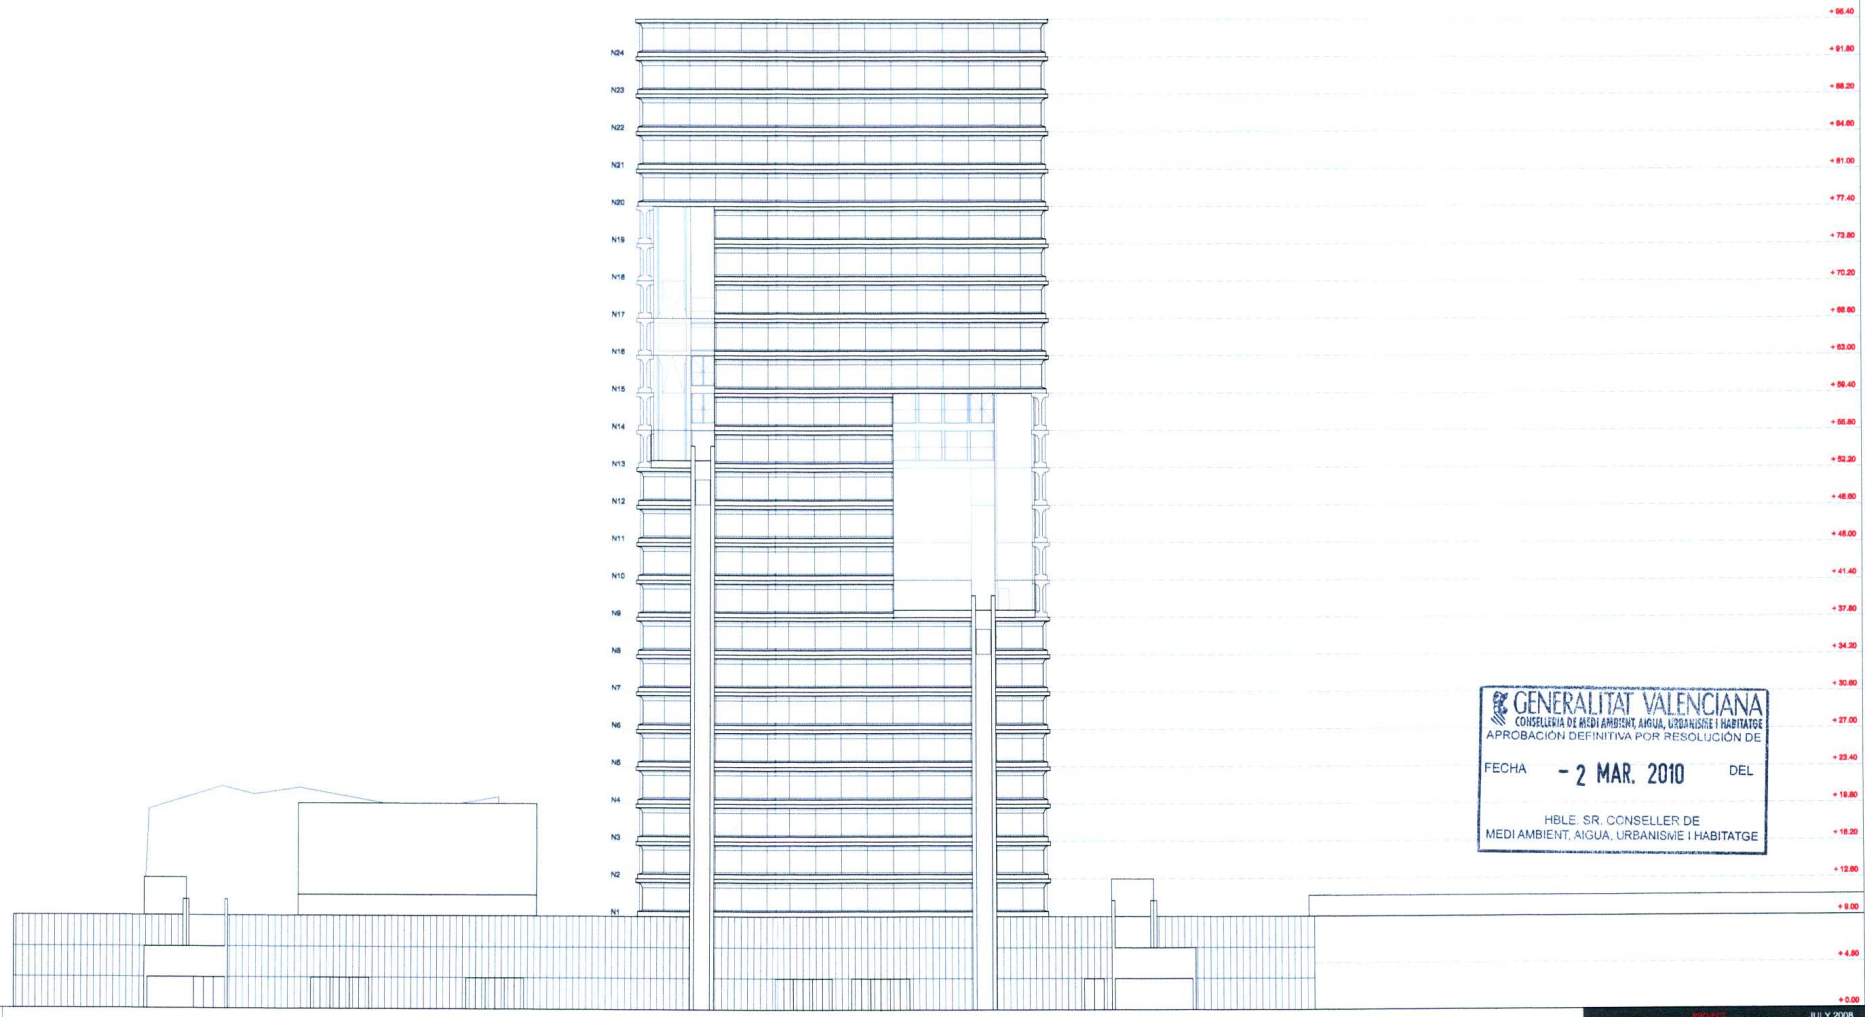

Servei Territorial
d'Ordenació del Territori
València
10 DES. 2009

GENERALITAT VALENCIANA
CONSELLERIA DE MEDI AMBIENT, AIGUA, URBANISME I HABITATGE
APROBACIÓ DEFINITIVA PER RESOLUCIÓ DE
FECHA - 2 MAR. 2010 DEL
HBLE. SR. CONSELLER DE
MEDI AMBIENT, AIGUA, URBANISME I HABITATGE

BERKLE - DGAE TOWER OF MUSIC JULY 2008
Project: TOWER OF MUSIC Scale: 1:500
Architects: ANTON GARCIA, ABRIL RUIZ & Ensemble Studio

Plan Title: south elevation Plan Number: 451 A3